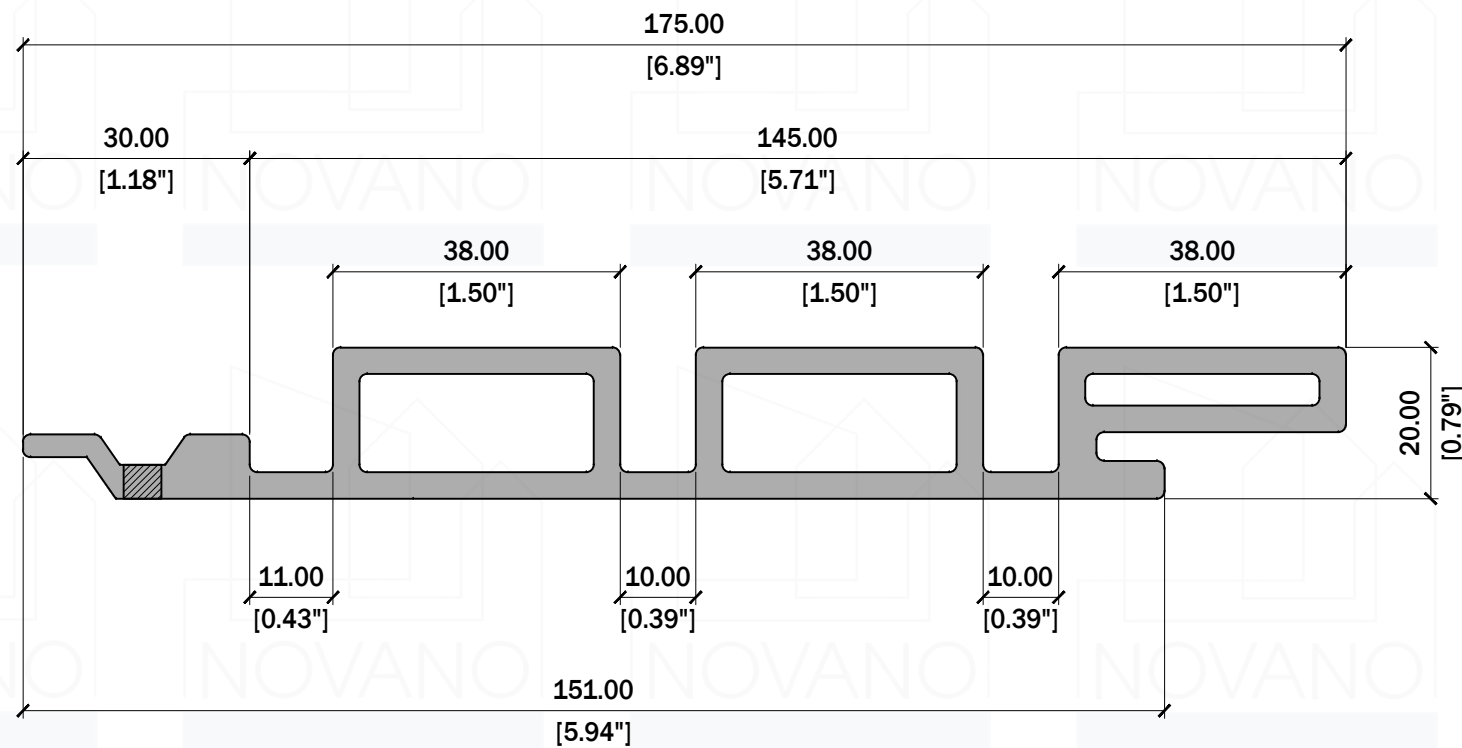

DIMENSION LEGEND

Millimeter (mm)
[Inches (") / Foot (')]

3 ISOMETRIC VIEW
SCALE 1:2 MTRS
0 100MM

TITLE:	
6" LUSSO PROFILE	
PRODUCT CODE:	
NV-SID-14538-LUBL	
DIMENSIONS (W x T x L):	
145 MM x 20 MM x 3.65 M	
5 3/4 IN x 3/4 IN x 12 FT	
SPECIFICATION:	
TECHNICAL DRAWING SPECIFICATION	
SHEET CONTENTS:	
- PLAN	
- SIDE ELEVATION	
- ISOMETRIC VIEW	
- FRONT ELEVATION	
CONTINENT:	
NOVANO BUILDING PRODUCTS USA	
SHEET SIZE:	DRAWING NO.:
A-3	6L - 1
DATE:	REVISION:
05.05.2026	0
DRAWN BY:	DATE:
ACD	05.05.2026
CHECKED BY:	DATE:
THIS DRAWING AS AN INSTRUMENT OF SERVICE IS THE PROPERTY OF NOVANO AND AS SUCH MUST NOT BE REPRODUCED OR COPIED IN PART OR IN WHOLE WITHOUT THE PERMISSION OF THE AUTHOR.	
PROTECTED BY COPYRIGHT LAW.	