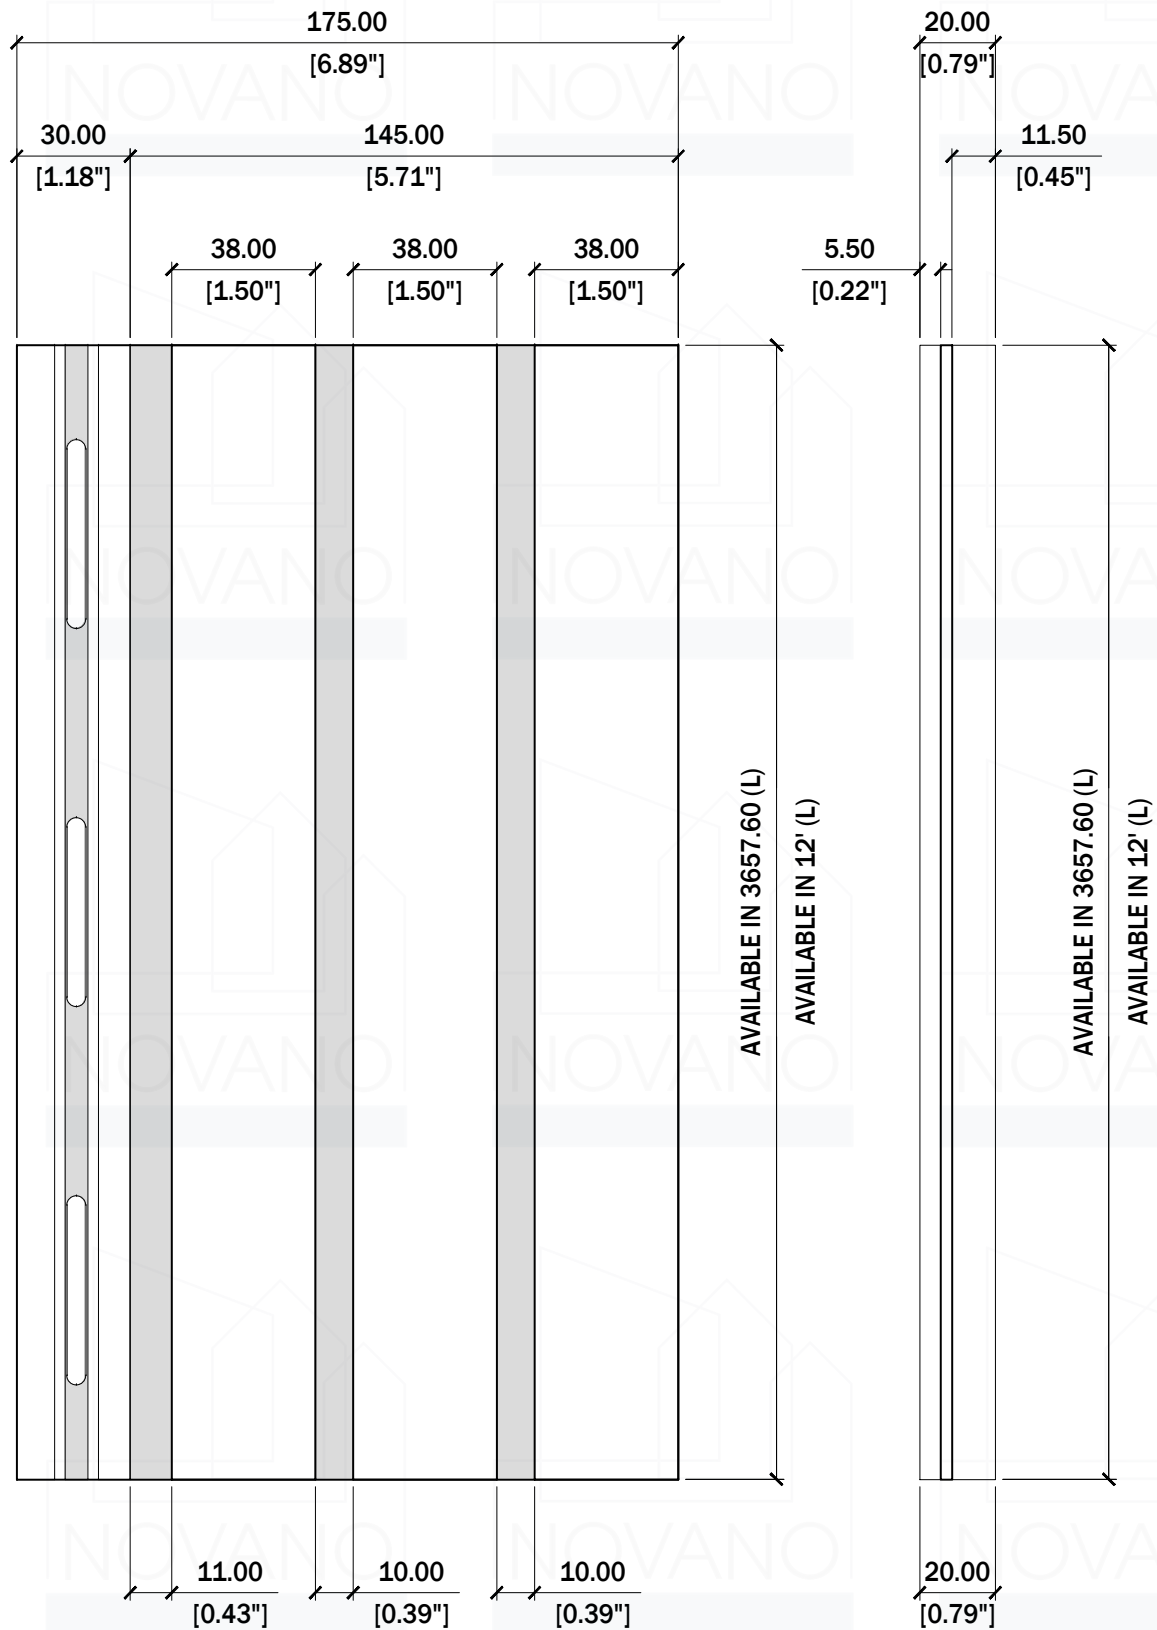

DIMENSION LEGEND

Millimeter (mm)
[Inches (") / Foot (')]

3 ISOMETRIC VIEW
SCALE 1:2 MTRS
0 100MM

TITLE:	
6" LUSSO PROFILE	
PRODUCT CODE:	
NV-SID-14538-LUBL	
DIMENSIONS (W x T x L):	
145 MM x 20 MM x 3.65 M	
5 3/4 IN x 3/4 IN x 12 FT	
SPECIFICATION:	
TECHNICAL DRAWING SPECIFICATION	
SHEET CONTENTS:	
- PLAN	
- SIDE ELEVATION	
- ISOMETRIC VIEW	
- FRONT ELEVATION	
CONTINENT:	
NOVANO BUILDING PRODUCTS USA	
SHEET SIZE:	DRAWING NO.:
A-3	6L - 1
DATE:	REVISION:
05.05.2026	0
DRAWN BY:	DATE:
ACD	05.05.2026
CHECKED BY:	DATE:
THIS DRAWING AS AN INSTRUMENT OF SERVICE IS THE PROPERTY OF NOVANO AND AS SUCH MUST NOT BE REPRODUCED OR COPIED IN PART OR IN WHOLE WITHOUT THE PERMISSION OF THE AUTHOR.	
PROTECTED BY COPYRIGHT LAW.	