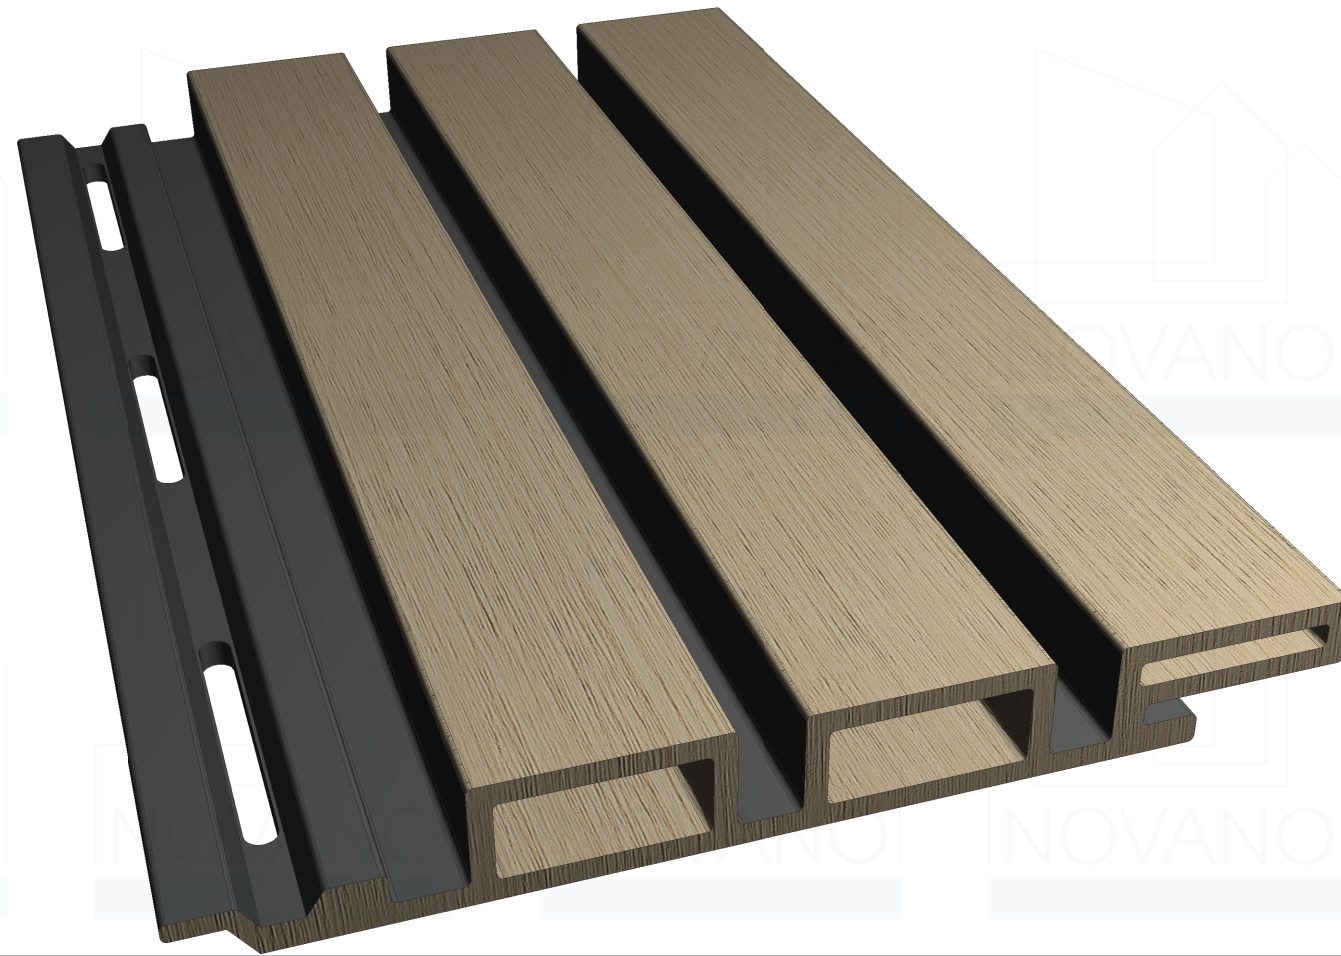

DIMENSION LEGEND

Millimeter (mm)
[Inches (") / Foot (')]

3 ISOMETRIC VIEW
SCALE 1:2 MTRS
0 100MM

TITLE:	
6" LUSSO PROFILE	
PRODUCT CODE:	
NV-SID-14538-LUBL	
DIMENSIONS (W x T x L):	
145 MM x 20 MM x 3.65 M	
5 3/4 IN x 3/4 IN x 12 FT	
SPECIFICATION:	
TECHNICAL DRAWING SPECIFICATION	
SHEET CONTENTS:	
- PLAN	
- SIDE ELEVATION	
- ISOMETRIC VIEW	
- FRONT ELEVATION	
CONTINENT:	
NOVANO BUILDING PRODUCTS USA	
SHEET SIZE:	DRAWING NO.:
A-3	6L - 1
DATE:	REVISION:
05.05.2026	0
DRAWN BY:	DATE:
ACD	05.05.2026
CHECKED BY:	DATE:
THIS DRAWING AS AN INSTRUMENT OF SERVICE IS THE PROPERTY OF NOVANO AND AS SUCH MUST NOT BE REPRODUCED OR COPIED IN PART OR IN WHOLE WITHOUT THE PERMISSION OF THE AUTHOR.	
PROTECTED BY COPYRIGHT LAW.	