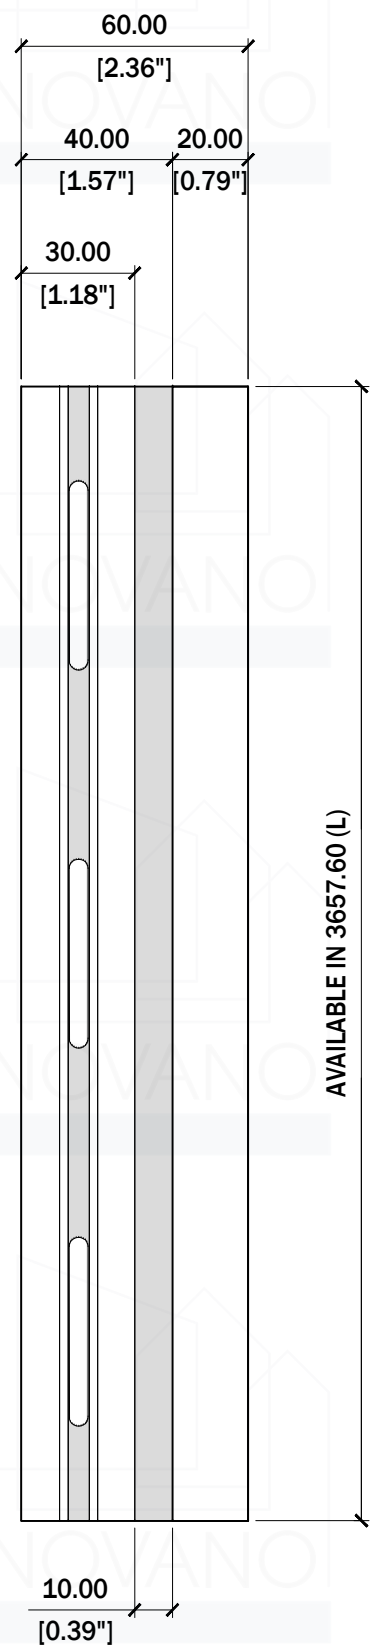

DIMENSION LEGEND

Millimeter (mm)
[Inches (") / Foot (')]]

3 ISOMETRIC VIEW
LCP 1 SCALE NTS

4 FRONT ELEVATION
LCP 1 SCALE 1:1 MTRS 50MM

1 PLAN
LCP 1 SCALE 1:2 MTRS 100MM

2 SIDE ELEVATION
LCP 1 SCALE 1:2 MTRS 100MM

TITLE:
**LUSO
CORNER
PROFILE**

PRODUCT CODE:
NV-SID-2020-LUBLCRP

DIMENSIONS (W x T x L):
20 MM x 20 MM x 3.65 M
¾ IN x ¾ IN x 12 FT

SPECIFICATION:
**TECHNICAL
DRAWING
SPECIFICATION**

SHEET CONTENTS:

- PLAN
- SIDE ELEVATION
- ISOMETRIC VIEW
- FRONT ELEVATION

CONTINENT:
**NOVANO BUILDING
PRODUCTS
USA**

SHEET SIZE: **A-3** DRAWING NO: **LCP - 1**

DATE: **05.05.2026** REVISION: **0**

DRAWN BY: **ACD** DATE: **05.05.2026**

CHECKED BY: DATE:

THIS DRAWING AS AN INSTRUMENT OF SERVICE IS THE PROPERTY OF **NOVANO** AND AS SUCH MUST NOT BE REPRODUCED OR COPIED IN PART OR IN WHOLE WITHOUT THE PERMISSION OF THE AUTHOR.