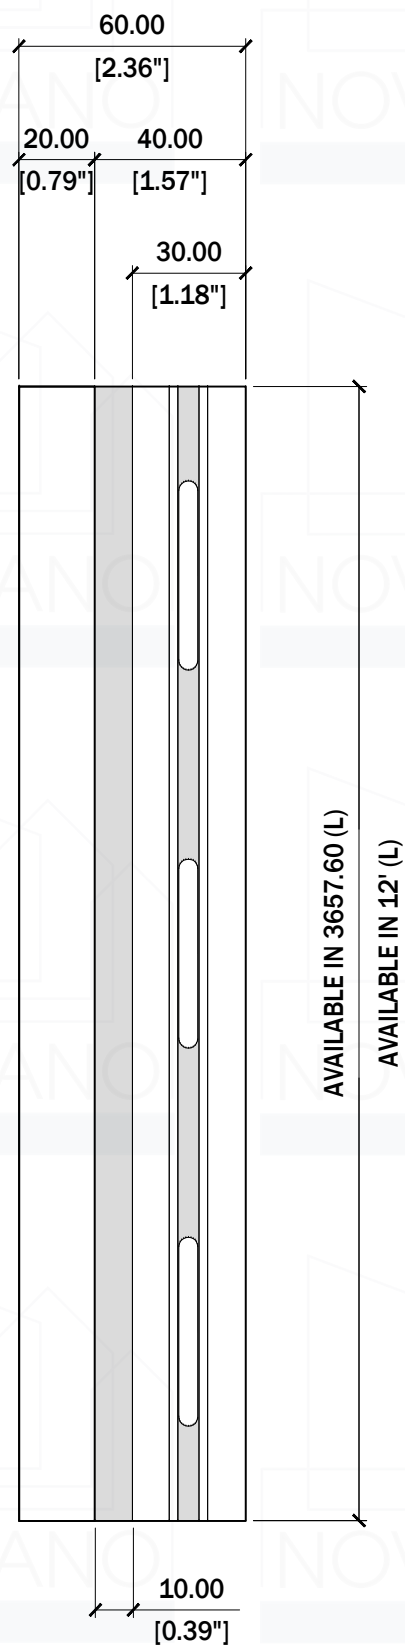

DIMENSION LEGEND

Millimeter (mm)
[Inches (") / Foot (')]]

3 ISOMETRIC VIEW
LCP 1 SCALE NTS

4 FRONT ELEVATION
LCP 1 SCALE 1:1 MTRS 50MM

1 PLAN
LCP 1 SCALE 1:2 MTRS 100MM

2 SIDE ELEVATION
LCP 1 SCALE 1:2 MTRS 100MM

TITLE:
**LUSO
CORNER
PROFILE**

PRODUCT CODE:
NV-SID-2020-LUBLCRP

DIMENSIONS (W x T x L):
20 MM x 20 MM x 3.65 M
¾ IN x ¾ IN x 12 FT

SPECIFICATION:
**TECHNICAL
DRAWING
SPECIFICATION**

SHEET CONTENTS:

- PLAN
- SIDE ELEVATION
- ISOMETRIC VIEW
- FRONT ELEVATION

CONTINENT:
**NOVANO BUILDING
PRODUCTS
USA**

SHEET SIZE: **A-3** DRAWING NO: **LCP - 1**

DATE: **05.05.2026** REVISION: **0**

DRAWN BY: **ACD** DATE: **05.05.2026**

CHECKED BY: DATE:

THIS DRAWING AS AN INSTRUMENT OF SERVICE IS THE PROPERTY OF **NOVANO** AND AS SUCH MUST NOT BE REPRODUCED OR COPIED IN PART OR IN WHOLE WITHOUT THE PERMISSION OF THE AUTHOR.