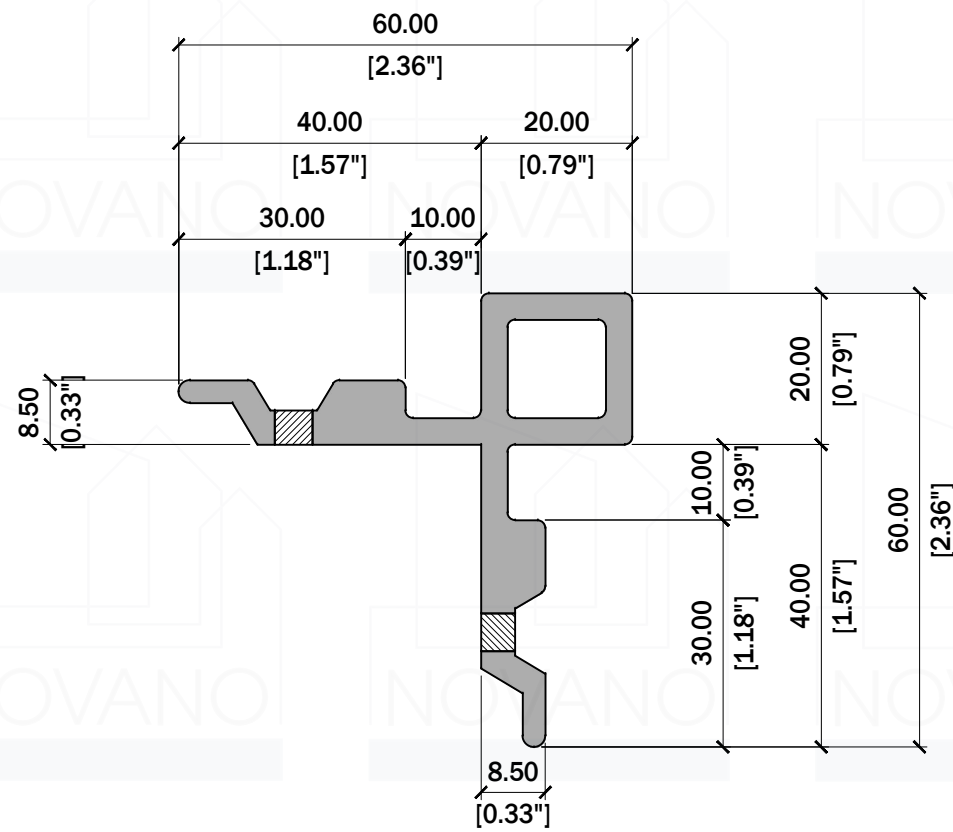

DIMENSION LEGEND

Millimeter (mm)
[Inches (") / Foot (')]]

3 ISOMETRIC VIEW
LCP 1 SCALE NTS

4 FRONT ELEVATION
LCP 1 SCALE 1:1 MTRS 50MM

1 PLAN
LCP 1 SCALE 1:2 MTRS 100MM

2 SIDE ELEVATION
LCP 1 SCALE 1:2 MTRS 100MM

TITLE:
**LUSO
CORNER
PROFILE**

PRODUCT CODE:
NV-SID-2020-LUBLCRP

DIMENSIONS (W x T x L):
20 MM x 20 MM x 3.65 M
¾ IN x ¾ IN x 12 FT

SPECIFICATION:
**TECHNICAL
DRAWING
SPECIFICATION**

SHEET CONTENTS:

- PLAN
- SIDE ELEVATION
- ISOMETRIC VIEW
- FRONT ELEVATION

CONTINENT:
**NOVANO BUILDING
PRODUCTS
USA**

SHEET SIZE: **A-3** DRAWING NO: **LCP - 1**

DATE: **05.05.2026** REVISION: **0**

DRAWN BY: **ACD** DATE: **05.05.2026**

CHECKED BY: DATE:

THIS DRAWING AS AN INSTRUMENT OF SERVICE IS THE PROPERTY OF **NOVANO** AND AS SUCH MUST NOT BE REPRODUCED OR COPIED IN PART OR IN WHOLE WITHOUT THE PERMISSION OF THE AUTHOR.